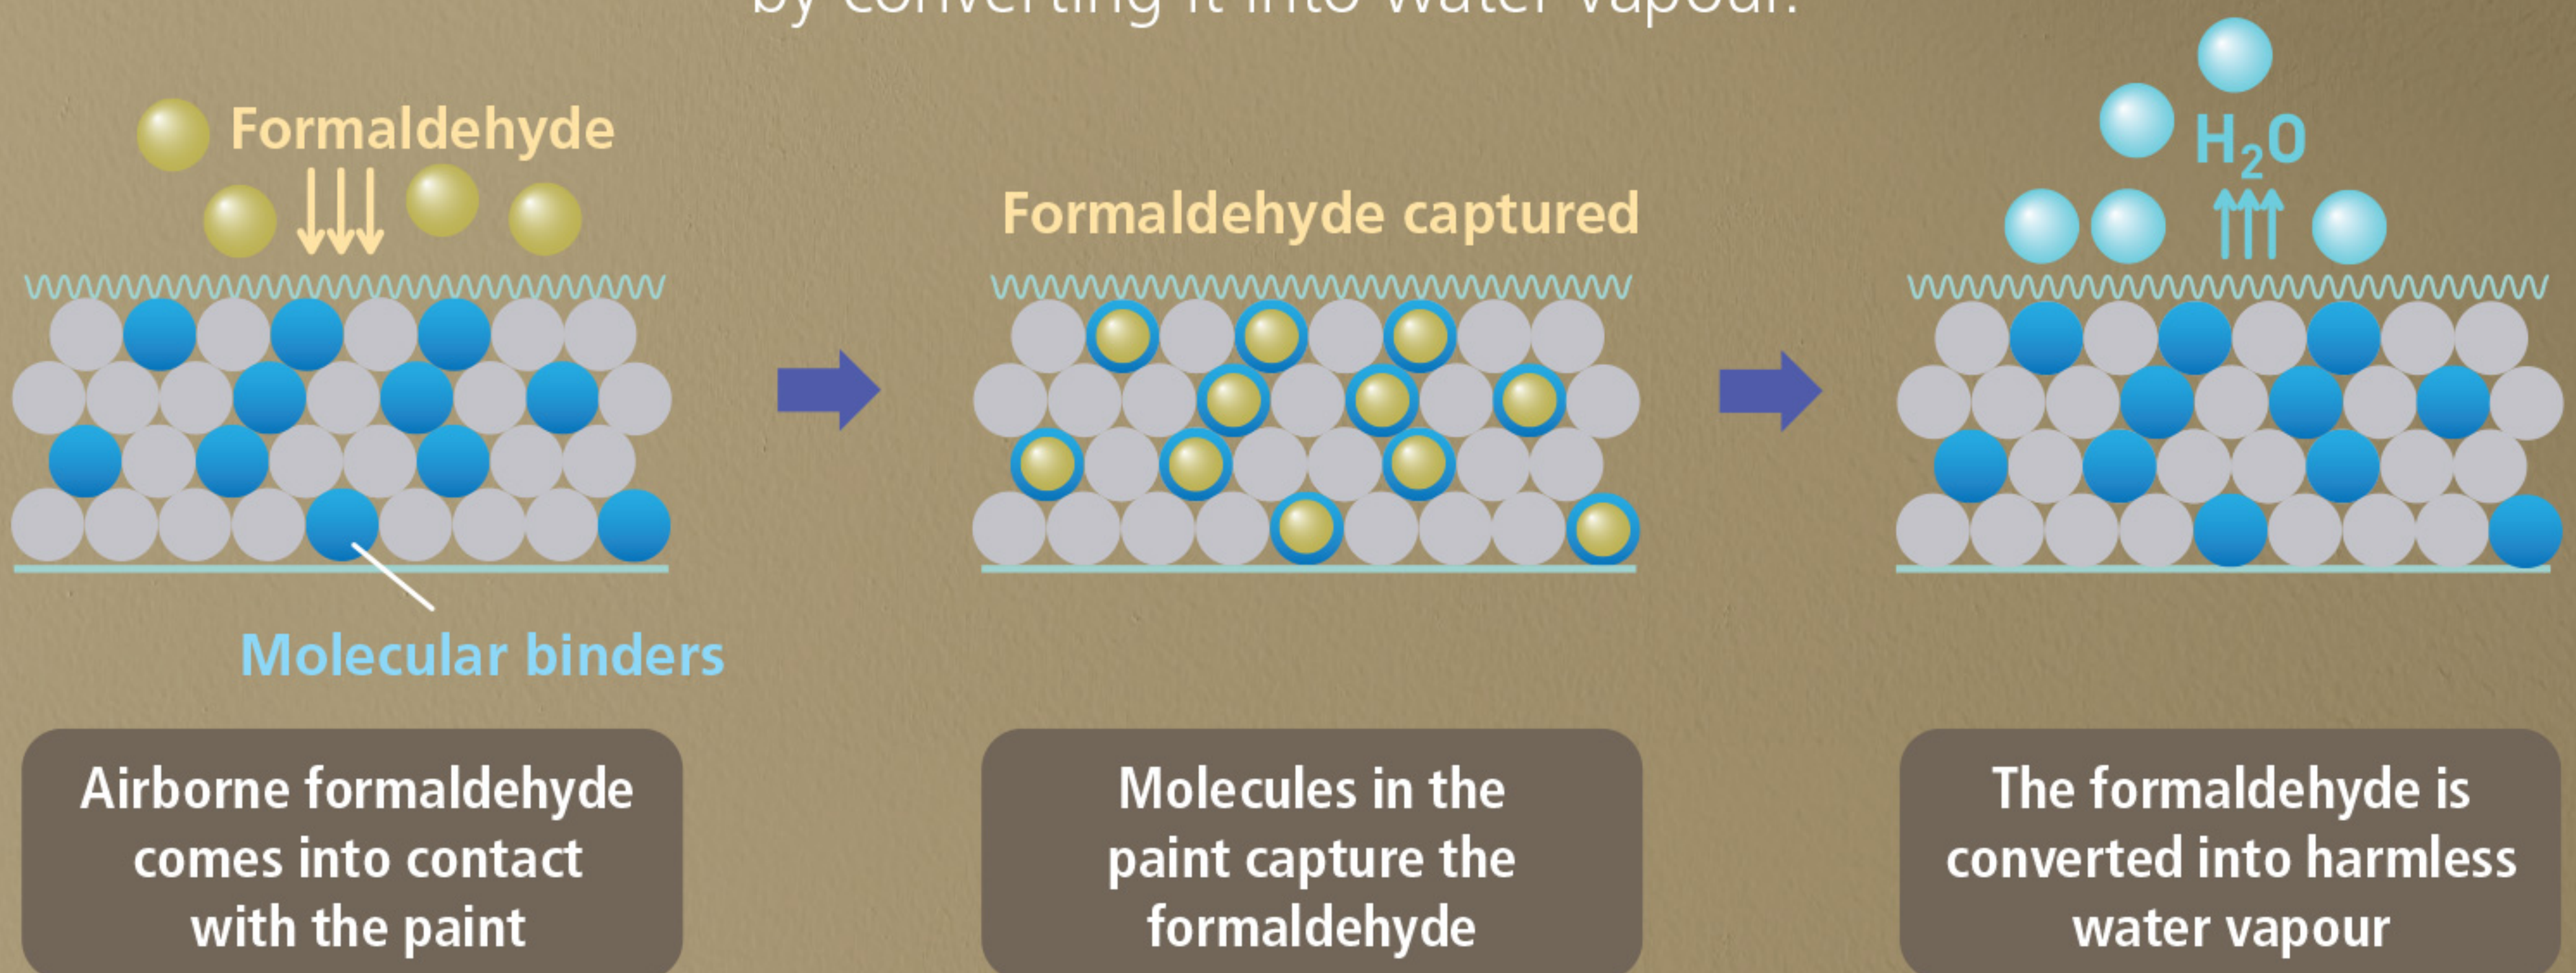

Formaldehyde as one of the most common indoor pollutant, is present in and released into the air by:

HEALTH EFFECTS OF FORMALDEHYDE

Prolonged exposure to formaldehyde may cause or aggravate the following:

CLEAN AIR TECHNOLOGY

Enhances indoor air quality by eliminating formaldehyde

Majestic Sense is proven to neutralise **more than 90% of indoor formaldehyde**¹ whenever it comes into contact with the paint's surface by converting it into water vapour.