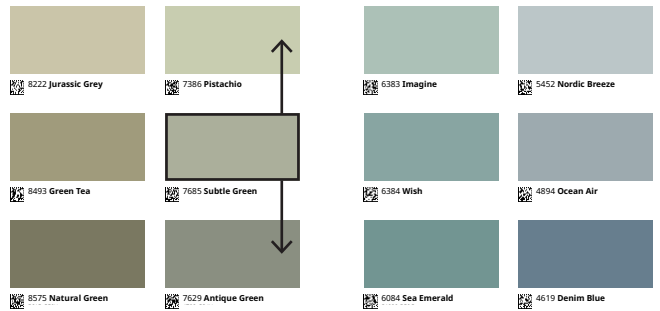

Our Most Beautiful Colours

INTERIOR

MAJESTIC
PREMIUM INTERIOR PAINT

Create Your Personal Palette

Create a beautiful and unique colour palette using this colour card as your inspiration. Let your creativity flow freely – and choose colours that resonate with your personal style and vision.

1. Select your colour

Crispy, tranquil, warm, earthy, vibrant or muted. Be creative, choose from the heart.

2. Find your combinations

Pair the colour vertically with the colours situated close to your selected hue, to find beautiful combinations. Muted shades are calm, while vibrants bring energy. To find a neutral match, pair the colour with a wide selection of neutrals in the right part of the colour card, preferably with the same characteristics as your chosen colour.

 20208 **Poetry Red** ★

 2489 **Bella** ★

 8054 **Sunny Spot** ★

 0288 **Mexico** ★

 2951 **Sophisticated Red** ★

 1259 **Rusty** ★

 12291 **Soft Brown** ★

 10385 **Belgian Brown** ★

8575 Natural Green ★

7629 Antique Green

6084 Sea Emerald

4619 Denim Blue

8494 Organic Green ★

7613 Northern Mystic ★

5180 Chini ★

5455 Industrial Blue ★